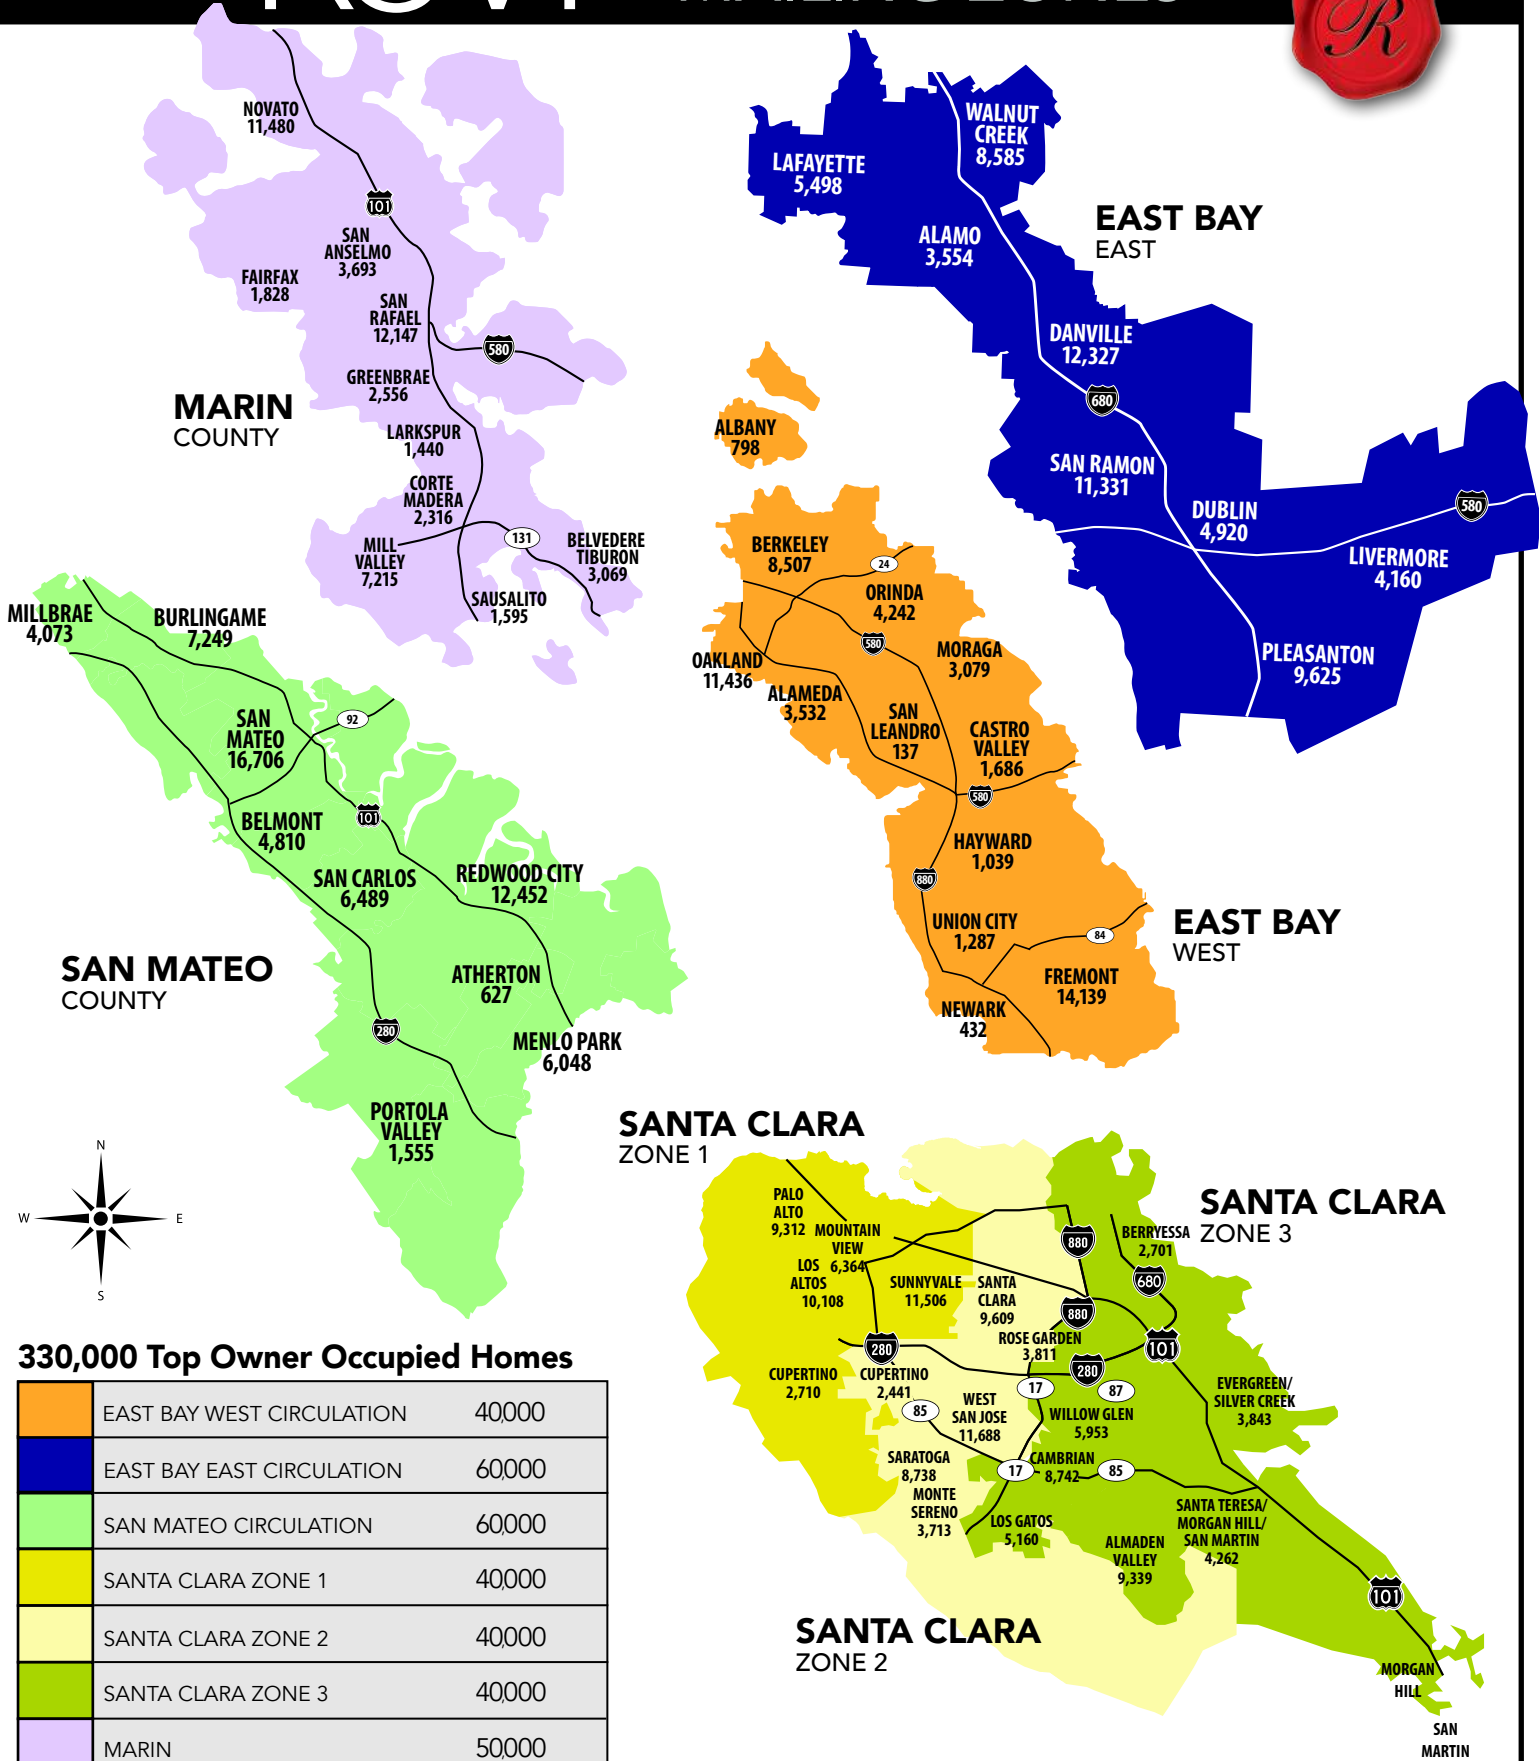

RSVP POSTCARD DECK MAILING ZONES

330,000 Top Owner Occupied Homes

| | | |
|--|---------------------------|-------|
| | EAST BAY WEST CIRCULATION | 40000 |
| | EAST BAY EAST CIRCULATION | 60000 |
| | SAN MATEO CIRCULATION | 60000 |
| | SANTA CLARA ZONE 1 | 40000 |
| | SANTA CLARA ZONE 2 | 40000 |
| | SANTA CLARA ZONE 3 | 40000 |
| | MARIN | 50000 |

©2018 RTM Marketing, Corp. All Rights Reserved. Mailing area subject to change before mailing.