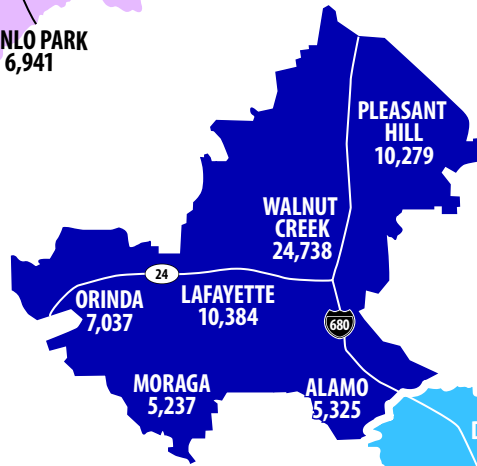

H&L MAILING ZONES

San Mateo >
50,000 Home Circulation

**< East Bay
Diablo North**
50,000 Home Circulation

**East Bay
Diablo South >**
50,000 Home Circulation

**Reaching 100%
Owner-Occupied Homes**
No Apartments • No Rentals
No Businesses