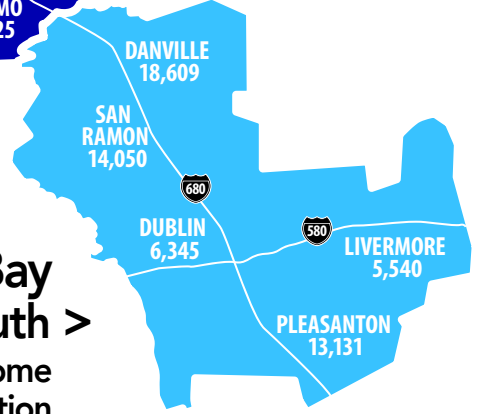

H&L MAILING ZONES

San Mateo >
50,000 Home Circulation

**< East Bay
Diablo North**
50,000 Home Circulation

**East Bay
Diablo South >**
50,000 Home Circulation

**Reaching 100%
Owner-Occupied Homes**
No Apartments • No Rentals
No Businesses